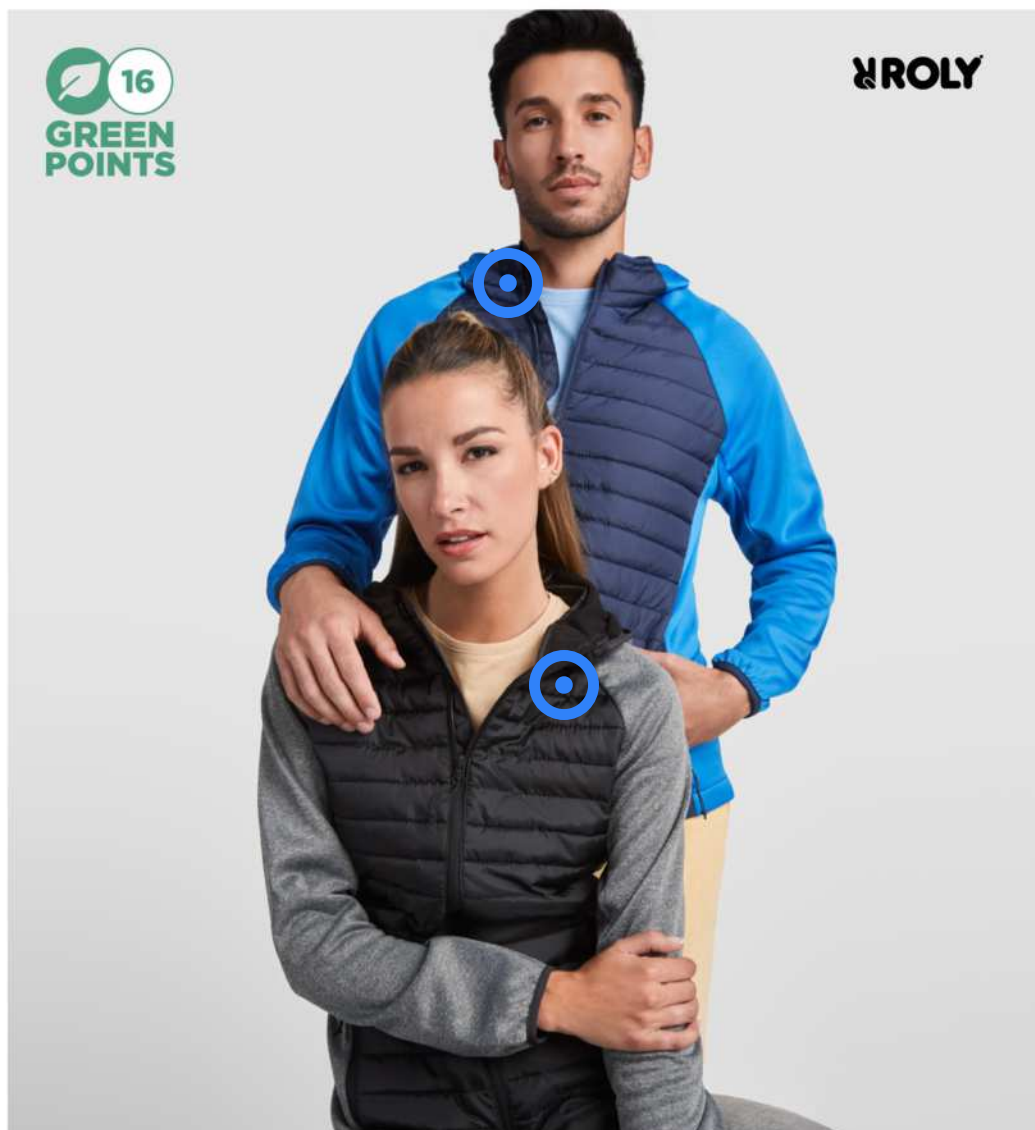

R1120 S-3XL ♀ MINSK UNISEX HYBRID INSULATED JACKET | Polyester | 5.3 kg CO₂e ●