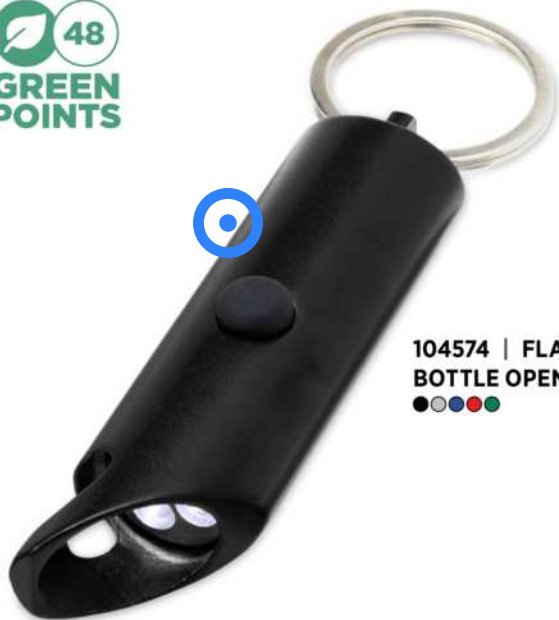

48
GREEN POINTS

NEW

104574 | FLARE RECYCLED ALUMINIUM LED LIGHT AND BOTTLE OPENER WITH KEYCHAIN | 0,168 kg CO₂e

43
GREEN POINTS