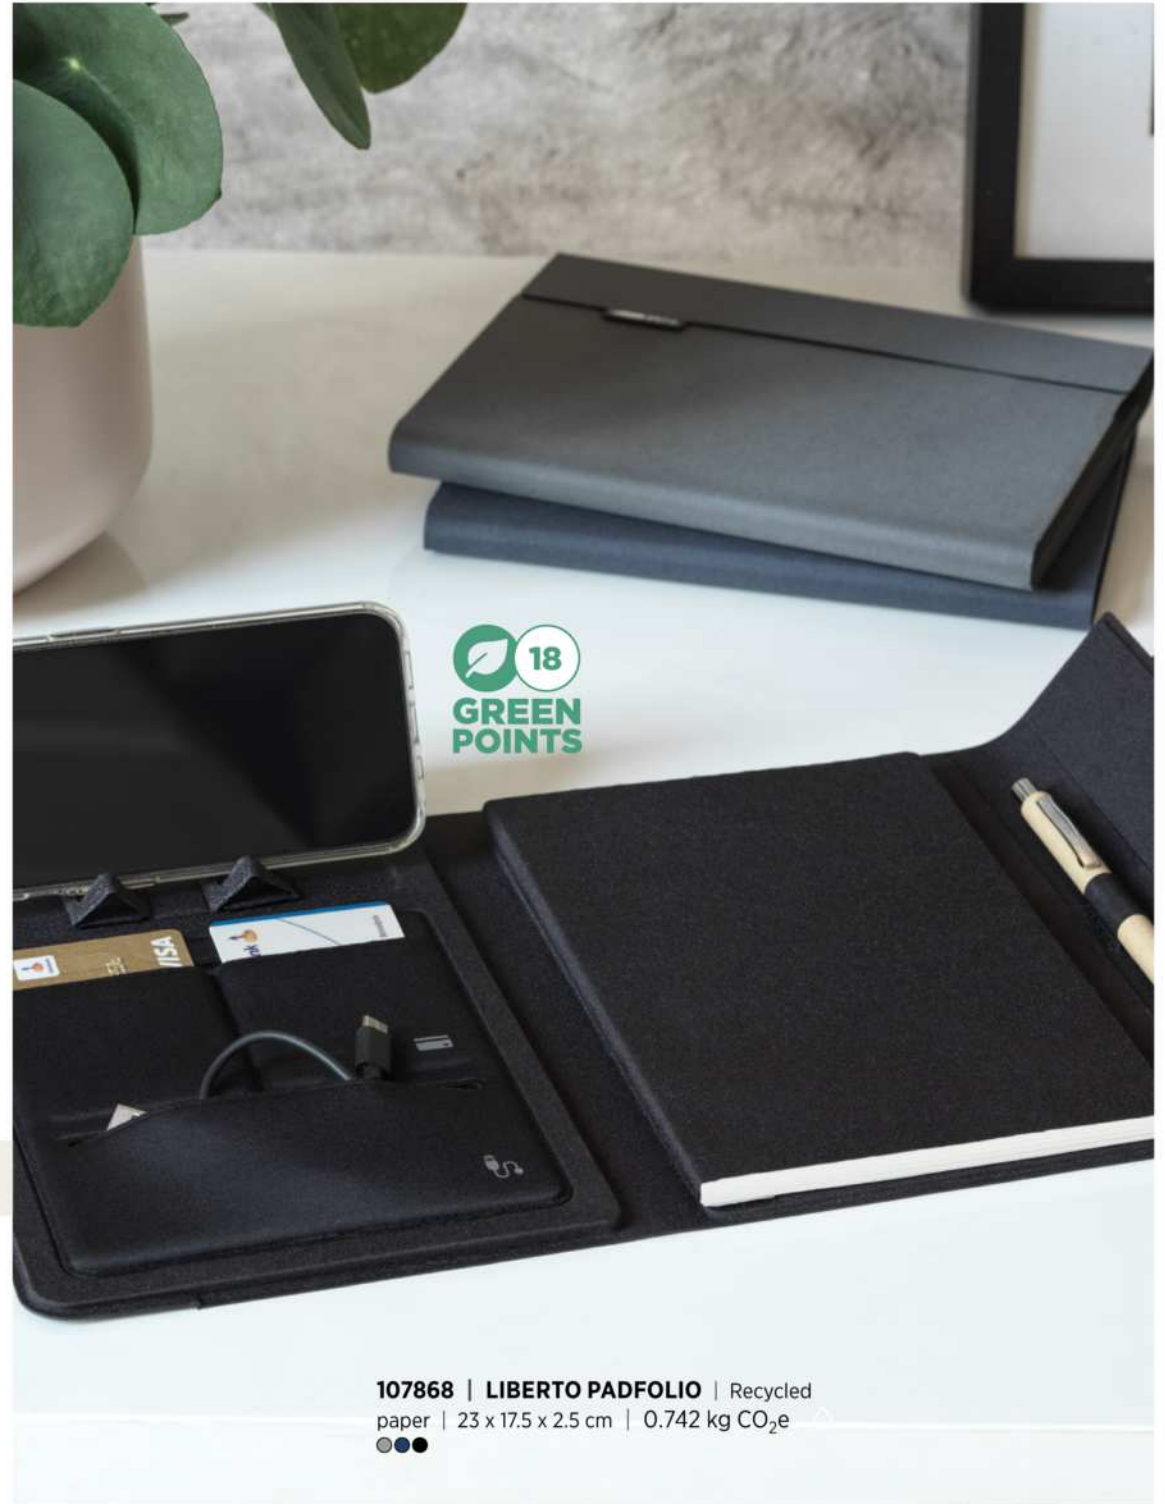

107719 | BIANCO A5 SIZE WIRE-O NOTEBOOK | Cotton | 14.7 x 0.7 x 21 cm | 2.193 kg CO₂e

119987 | EBONY A4 BRIEFCASE PORTFOLIO | Imitation leather | 34 x 26 x 4 cm | 5.53 kg CO₂e

107868 | LIBERTO PADFOLIO | Recycled paper | 23 x 17.5 x 2.5 cm | 0.742 kg CO₂e