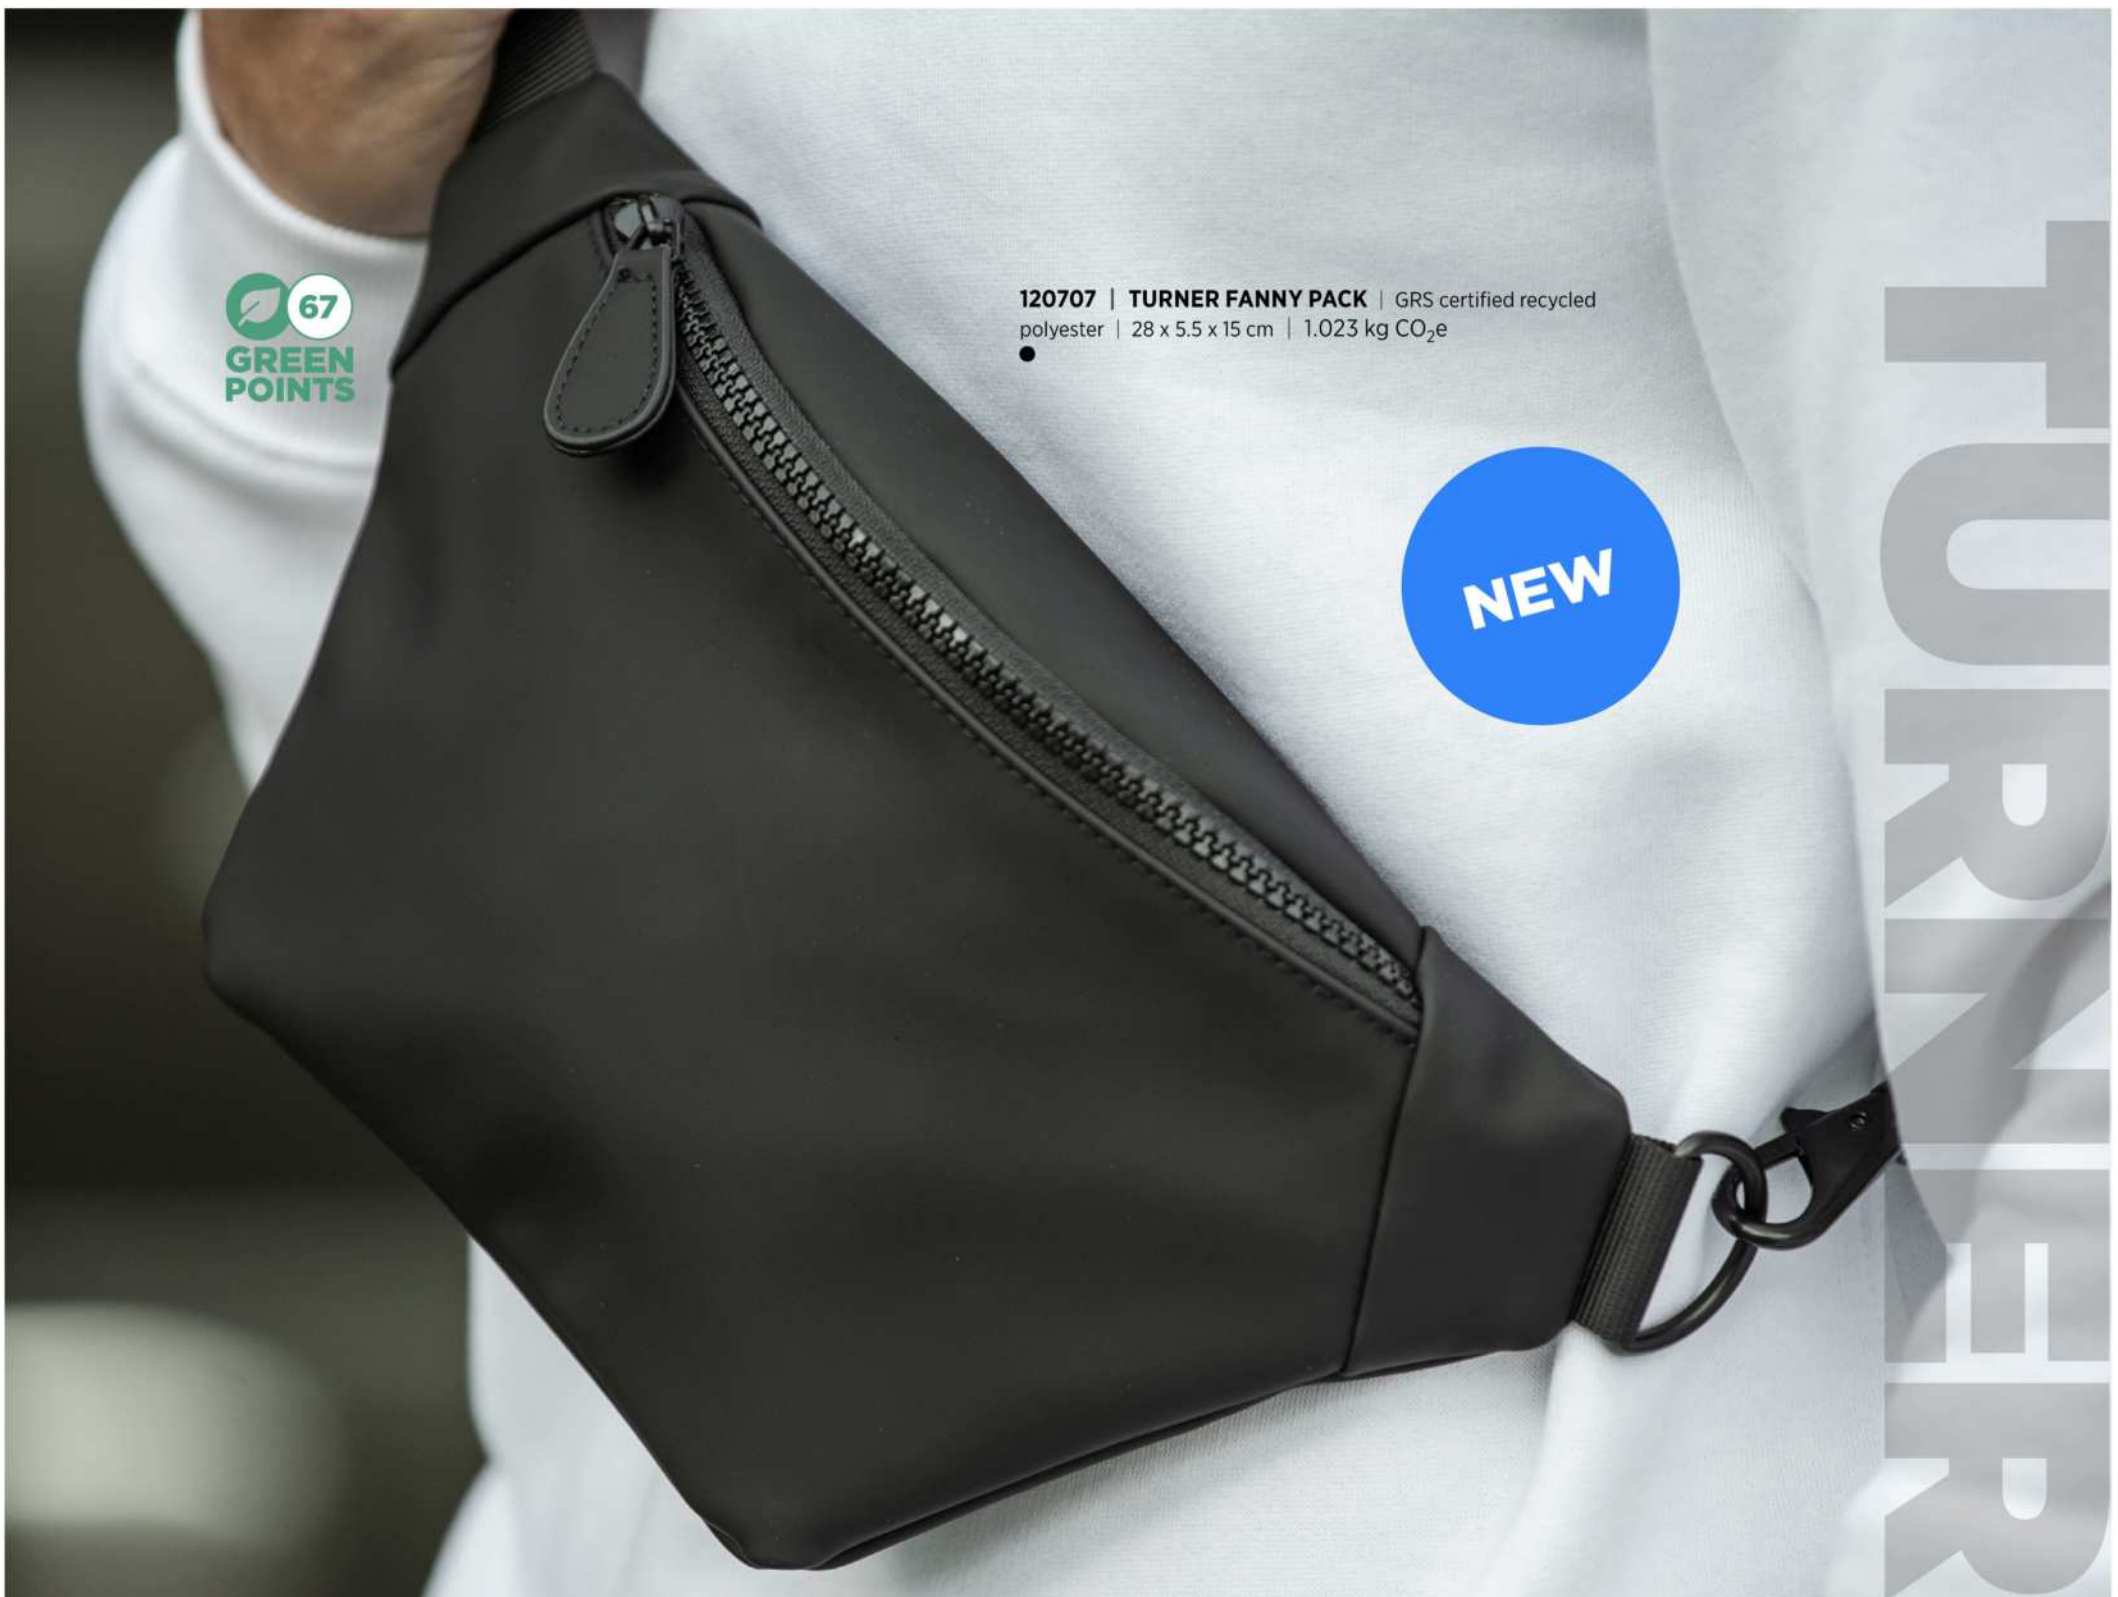

120708 | **TURNER ORGANIZER**
CLUTCH | 25 x 18 cm | 0.877 kg CO₂e

120707 | **TURNER FANNY PACK** | GRS certified recycled polyester | 28 x 5.5 x 15 cm | 1.023 kg CO₂e

120652 | REPREVE® OUR OCEAN™ 12-CAN GRS RPET COOLER TOTE BAG 11L | GRS certified recycled polyester | 30.5 x 15.5 x 26 cm | 0.952 kg CO₂e