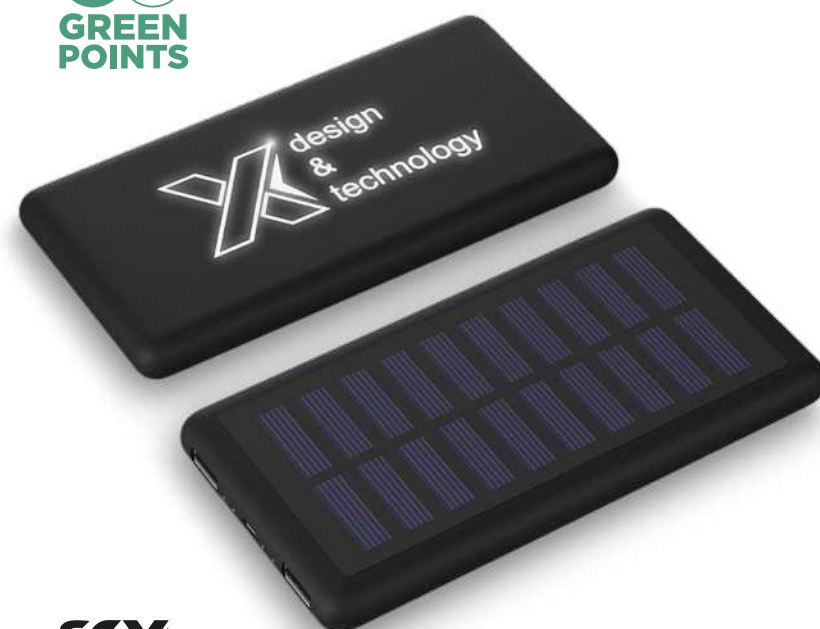

1PX021 | SCX.DESIGN P30 8000 MAH LIGHT-UP SOLAR POWER BANK | ABS Plastic | 15.3 x 7.7 x 1.4 cm | 2.954 kg CO₂e